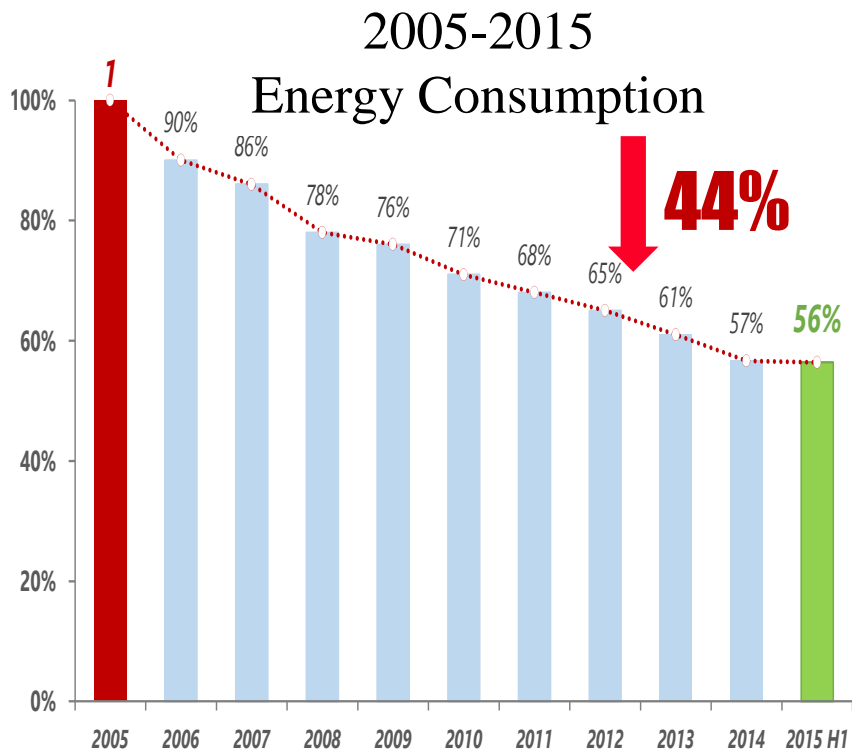

Esquel Group Energy & Water Consumption