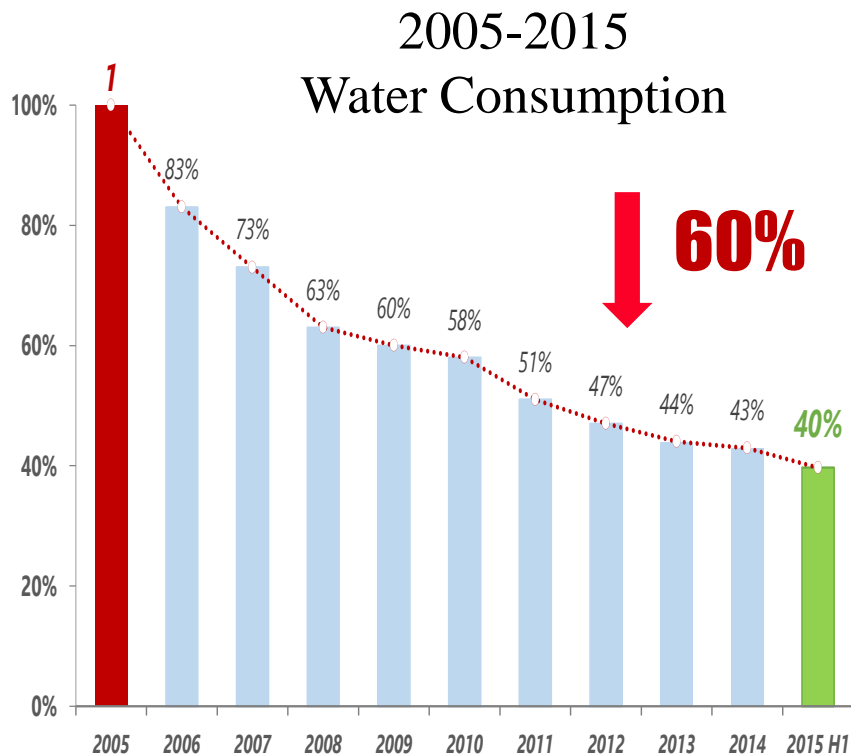

Esquel Group Energy & Water Consumption