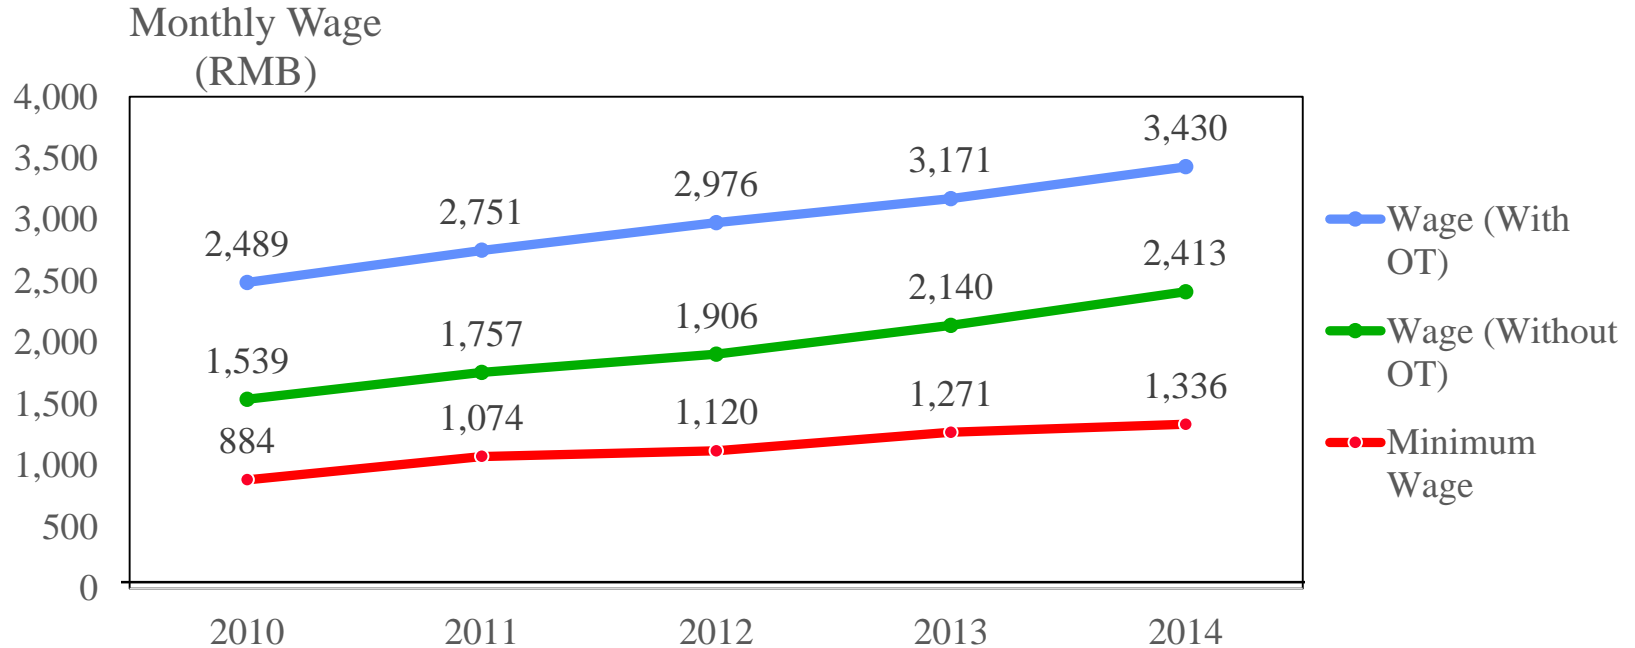

Subtracting the Minuses 減減

Esquel Group Energy & Water Consumption

Adding the Pluses 加加

Wage Increases for Esquel Garment Factory Workers in China

Community Engagement & Enrichment

— — and + +

Our Mission: Fun People Serving Happy Customers!