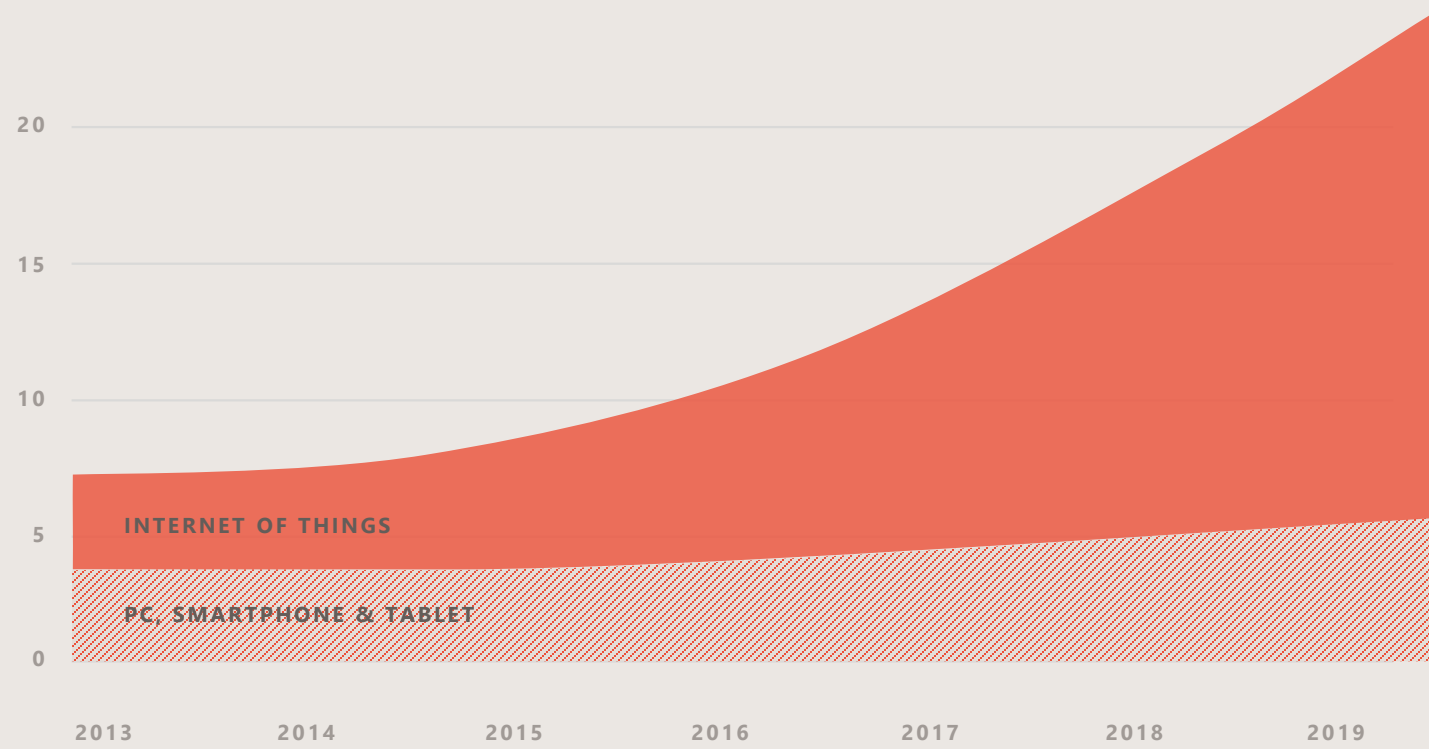

TECHNOLOGY Powers Productivity & ENABLES MOBILITY

Integral Conversation 2015
Guilin, China

Aaron M. Painter

General Manager, Microsoft Greater China Region, 微软大中华区副总裁

An aerial, sepia-toned photograph of the Hong Kong skyline. The image shows a dense cluster of skyscrapers and buildings along the coast, with a large body of water in the foreground. The sky is filled with dramatic, dark, swirling clouds. The text "THE WORLD HAS CHANGED" is centered in the upper half of the image in a bold, white, sans-serif font.

THE WORLD HAS CHANGED

**OF THE FORTUNE 500
IN 1955...**

89%

ARE GONE

GROWTH OF CONNECTED DEVICES
BILLIONS OF UNITS

44 ZETTABYTES
2020 OF DATA

1 ZETTABYTE = 1 B TERABYTES

**“WHAT IS SCARCE
IN ALL OF THIS ABUNDANCE
IS HUMAN ATTENTION”**